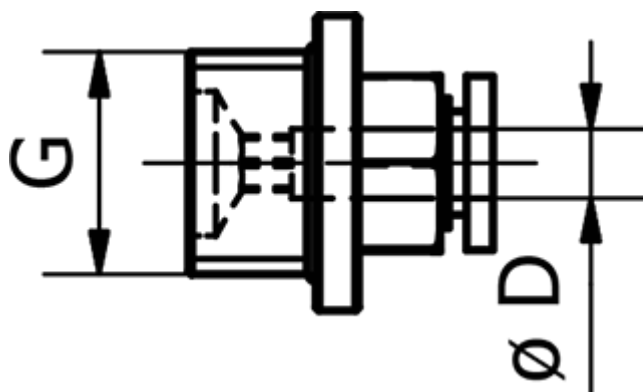

Article number: 58EPC401

Description: Fitting EPC401 Lige  
Straight male, 1/8" tube diameter 4

## Measures

---

D = 4  
Thread = 1/8"